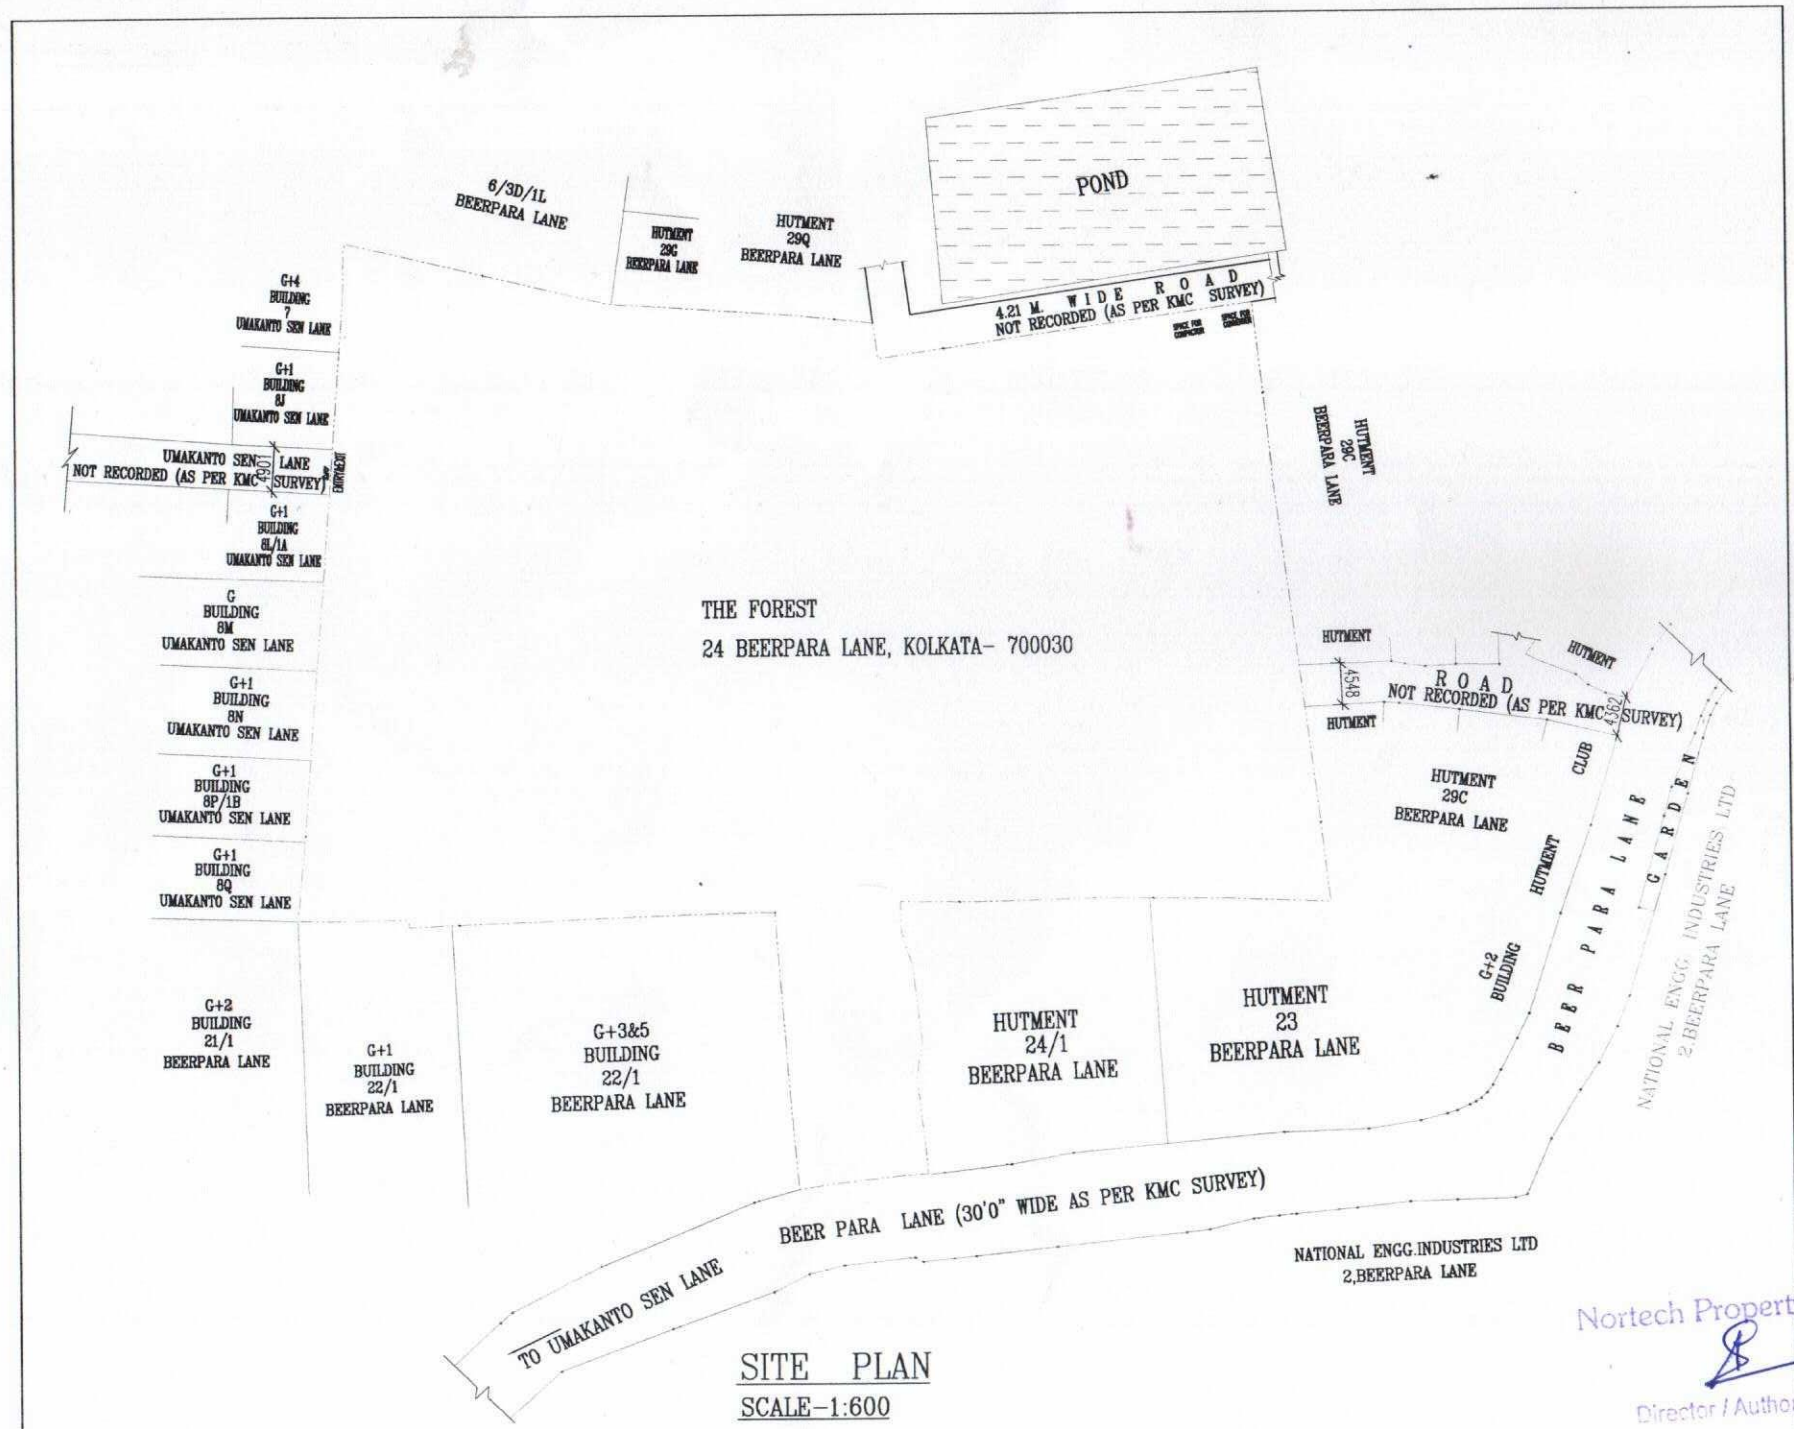

Site Location – The Forest – 24 BeerPara Lane, Kolkata – 700030

Site Co-ordinates – Latitude – 22.36'58.2"N & Longitude – 88.23'24.5"E

Nortech Property Pvt. Ltd.

  
Director / Authorized Signatory

THE FOREST  
24 BEERPARA LANE, KOLKATA- 700030

SITE PLAN  
SCALE-1:600

Nortech Property Pvt. Ltd.  
Director / Authorized Signatory

LOCATION DETAILS FOR - "THE FOREST", 24 BEERPARA LANE , KOLKATA 700030